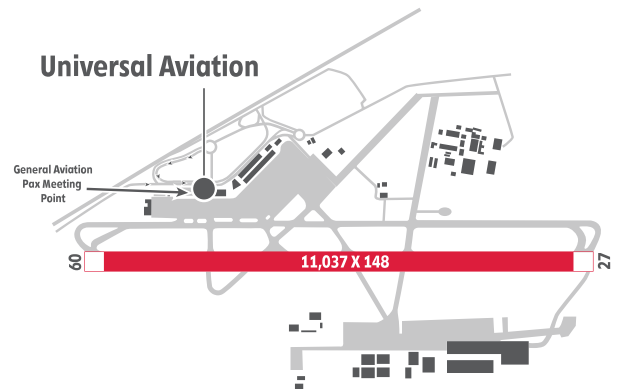

Universal Aviation

FBO Ground Services from
Universal Weather and Aviation, Inc.

UA-KP123-LEZL